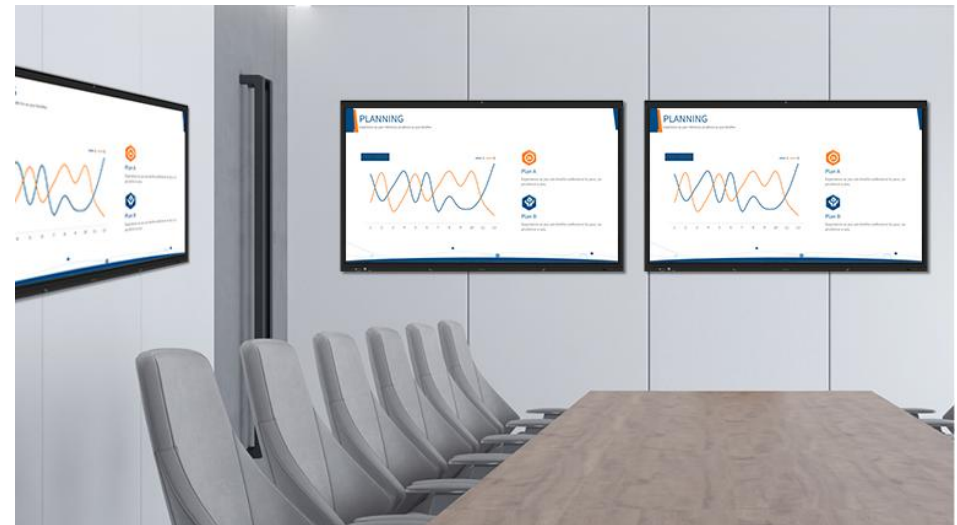

(2) From one display to the rest of the displays

www.IQBoard.net

IQ Authorized Dealer

Returnstar Interactive Technology Group CO., LTD.
6th Bldg. High-Tech Base. Fuzhou Fujian Prov. China
0086-591-38202660
0086-591-38203003
www.IQBoard.net
IQBoard@IQBoard.net

STOCK CODE
836453