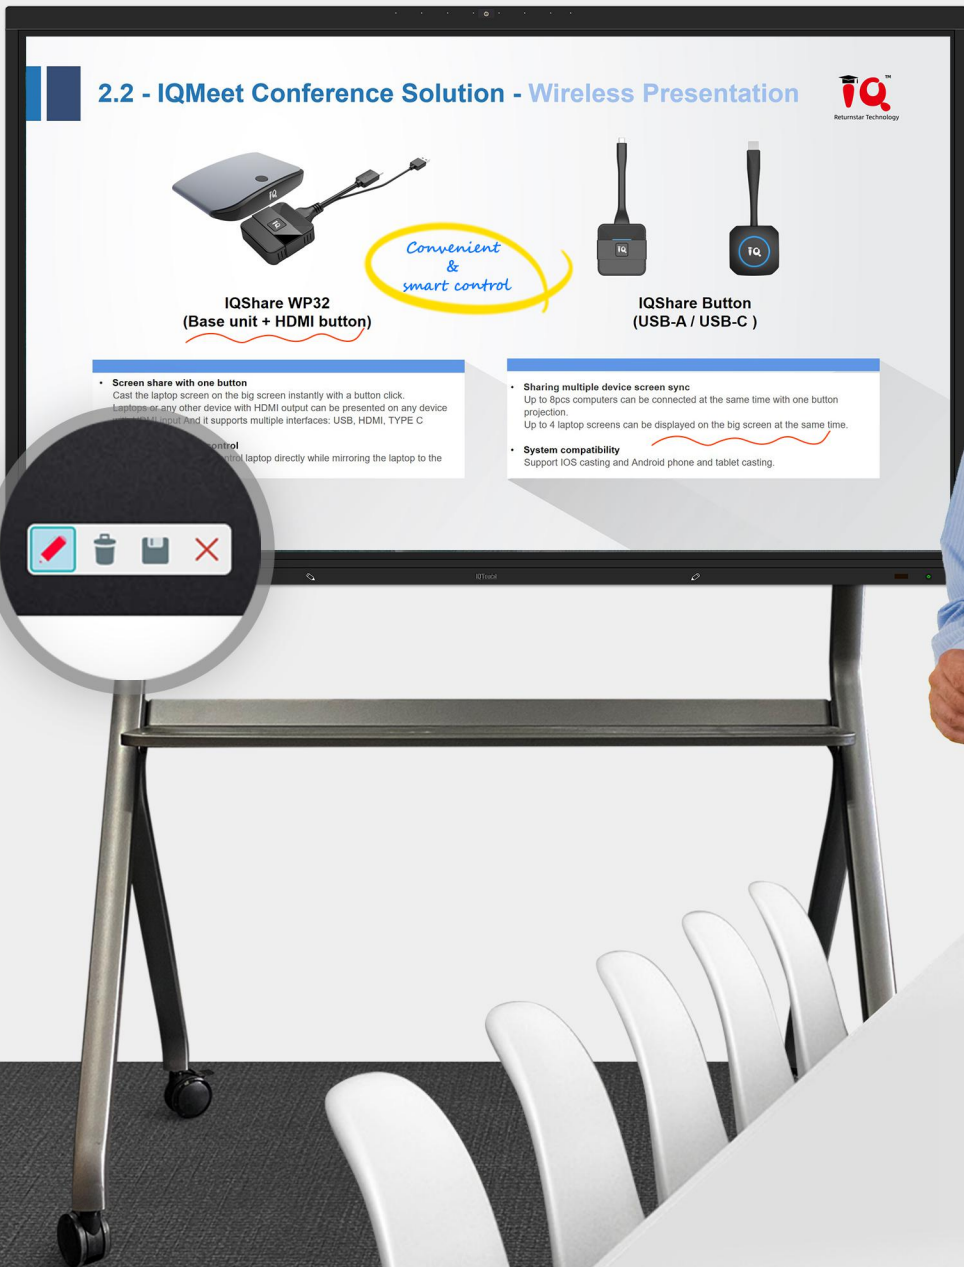

2.2 - IQMeet Conference Solution - Wireless Presentation

Convenient & smart control

Screen share with one button

Sharing multiple device screen sync

System compatibility

• Easy Annotation

Meeting collaboration becomes easy when you can make annotations freely on the big screen with the content shared by the group.