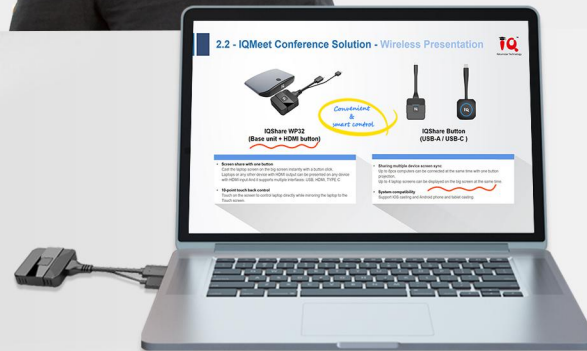

Screen share with one button

Sharing multiple device screen sync

System compatibility

• Easy Annotation

Meeting collaboration becomes easy when you can make annotations freely on the big screen with the content shared by the group.