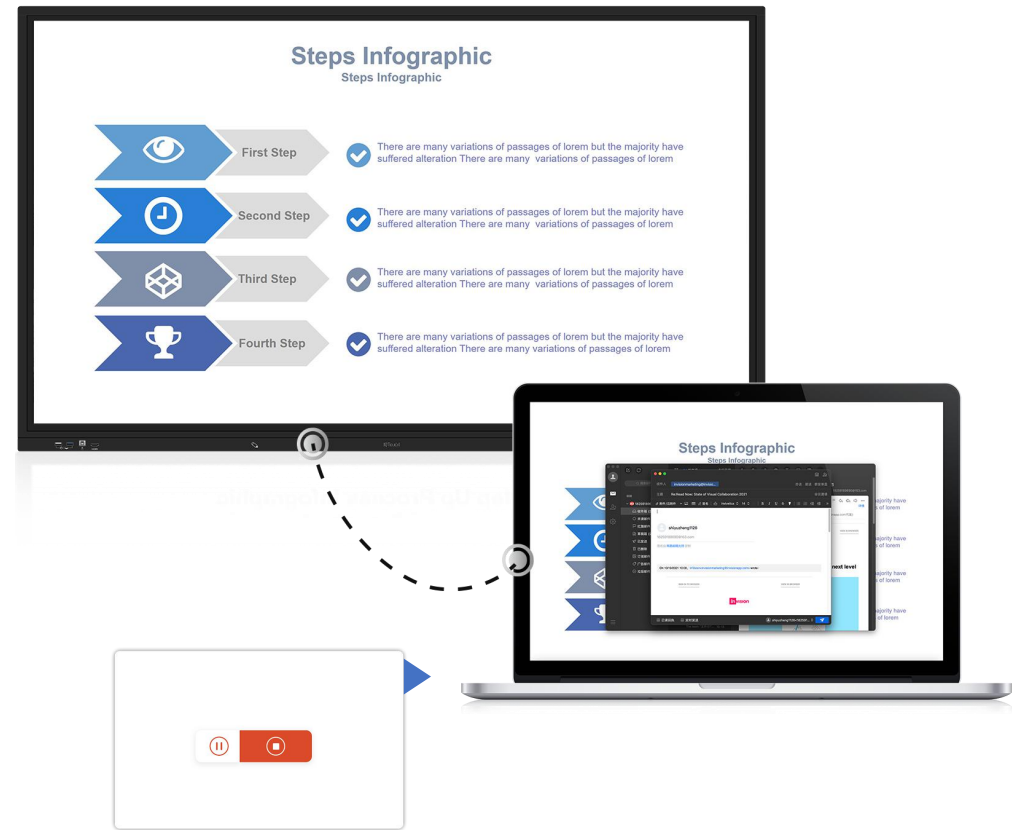

## ● Extended Screen

User can set the office display as an extended screen and directly drag the presentation content to the big screen without exposing the rest of his PC desktop.