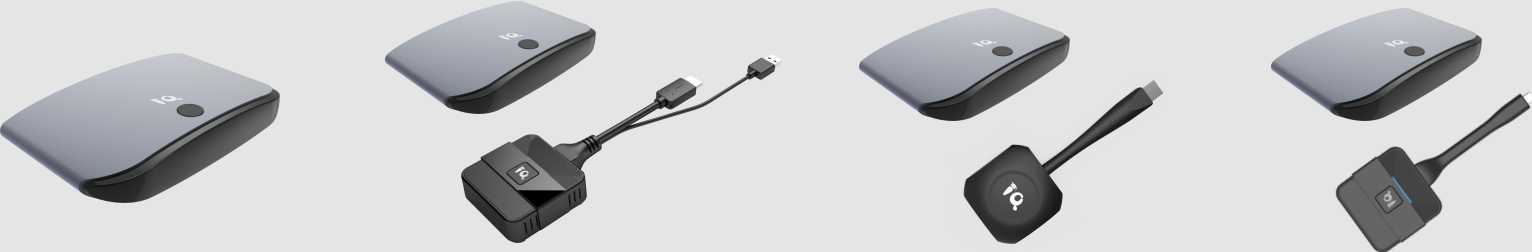

# **IQShare WP32**

Wireless Presentation System

Simply bring your own device to the meeting and share ideas with the rest of the team. IQShare WP32 allows you to present contents from your laptop or mobile device wirelessly to the office display, making the meeting collaboration easier than ever.

# Models Available

**HDMI**

**USB-A**

**USB-C**

Model	WP32	WP32-H1	WP32-U2	WP32-C3
Windows 10		Software Client/IQShare Button		
MacOS		Software Client/AirPlay/IQShare Button		
Chrome OS		Software Client/IQShare Button		
Linux (Ubuntu)		Software Client/IQShare Button		
Mobile devices		Android App/IOS App/AirPlay		