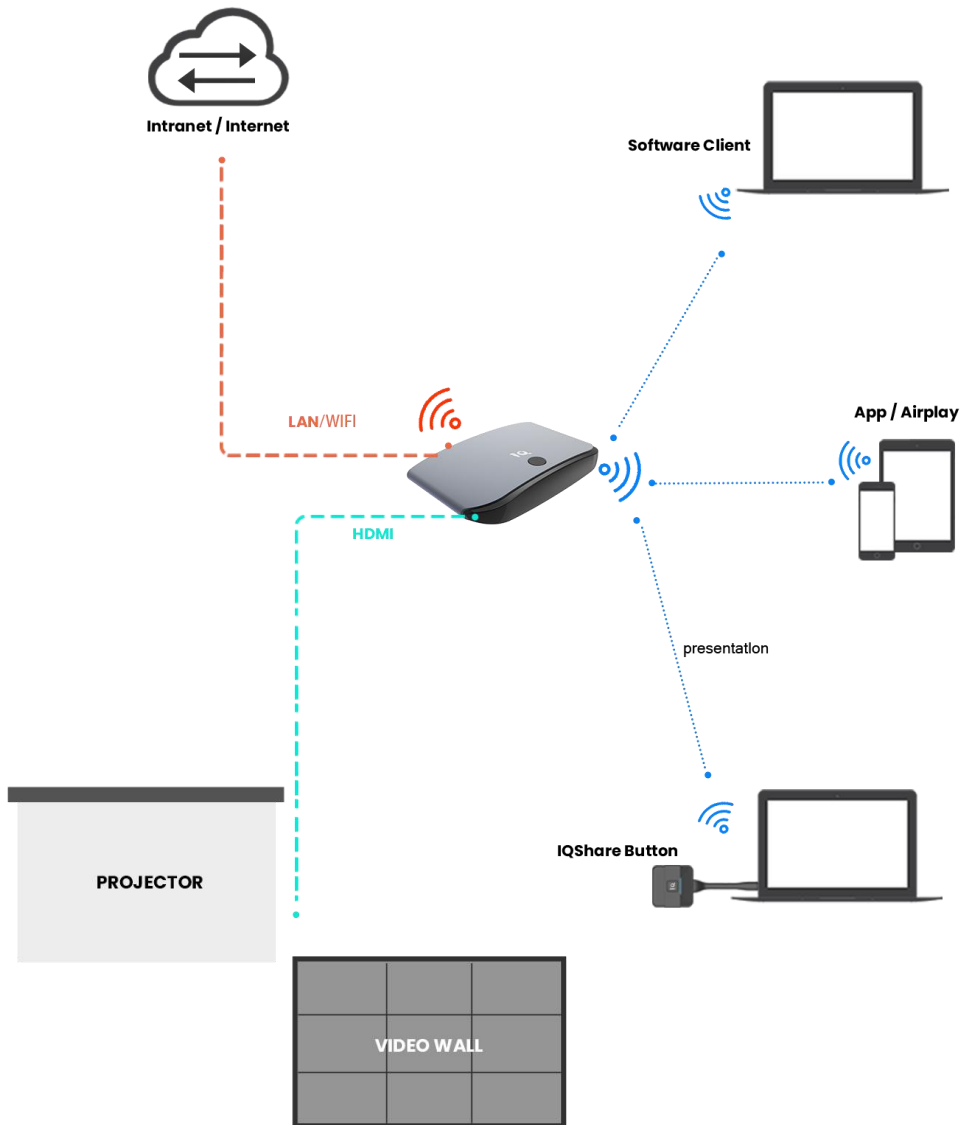

# **IQShare WP32**

Wireless Presentation System

Simply bring your own device to the meeting and share ideas with the rest of the team. IQShare WP32 allows you to present contents from your laptop or mobile device wirelessly to the office display, making the meeting collaboration easier than ever.

# Models Available

**HDMI**

**USB-A**

**USB-C**

Model	WP32	WP32-H1	WP32-U2	WP32-C3
Windows 10		Software Client/IQShare Button		
MacOS		Software Client/AirPlay/IQShare Button		
Chrome OS		Software Client/IQShare Button		
Linux (Ubuntu)		Software Client/IQShare Button		
Mobile devices		Android App/IOS App/AirPlay		

# Connection Diagram

## ·Bring Your Own Meeting

Laptops can be presented through software client or plugging a Button, while smartphones and tablets connect via mobile App or screen mirroring (AirPlay, Google Cast or Miracast).