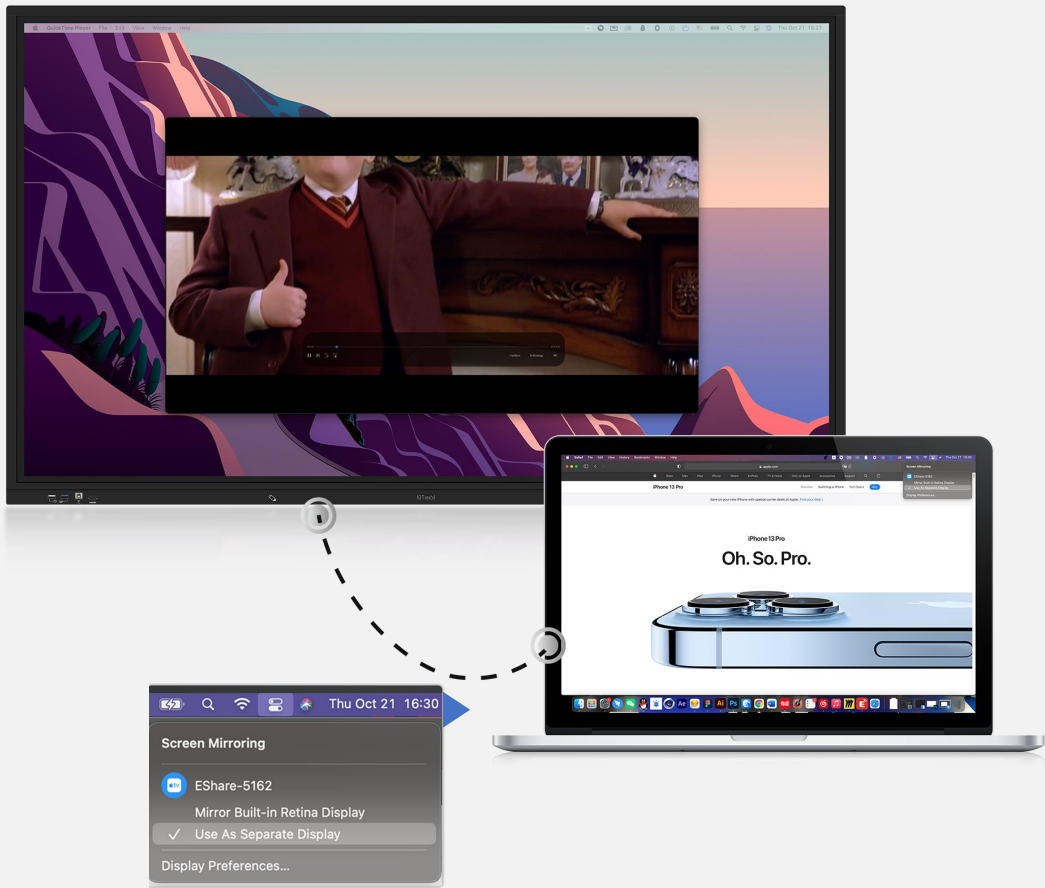

● Extended Screen

User can set the office display as an extended screen and directly drag the presentation content to the big screen without exposing the rest of his PC desktop.